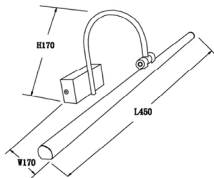

Specification of installation

In order to ensure safety use, please notice the following items:

- Read and understand the whole Specification.
- Suitable for the use of 220-240V and 50-60HZ.
- Please wear gloves as installment and avoid rot on the surface of plating.
- Must be installed on the fixed places and be checked annually.
- Please turn off the lighting source by soft cloth as cleaning prohibited to use of rotted detergent.
- Please connect with the local sales service center when there are any abnormality.

WALL OF THE BOX SIZE

FITURE SIZE

Live wire-Brown
Neutral-Light gray
Ground wire-Yellow

- 1 Wall anchor
- 2 Mounting
- 3 Self-tapping screw
- 4 Terminal
- 5 Nut
- 6 Gold

Product coding: CLT 123W450