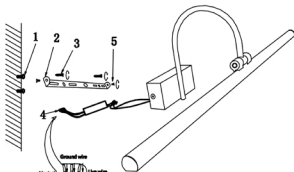

Specification of installation

In order to ensure safety use, please notice the following items:

- Read and understand the whole Specification.
- Suitable for the use of 220-240V and 50-60HZ.
- Please wear gloves as installment and avoid rot on the surface of plating.
- Must be installed on the fixed places and be checked annually.
- Please turn off the lighting source by soft cloth as cleaning prohibited to use of rotted detergent.
- Please connect with the local sales service center when there are any abnormality.

WALL OF THE BOX SIZE

FITURE SIZE

Live wire-Brown
Neutral-Light gray
Ground wire-Yellow

- 1 Wall anchor
- 2 Mounting
- 3 Self-tapping screw
- 4 Terminal
- 5 Nut
- 6 Gold

Product coding: CLT 123W450